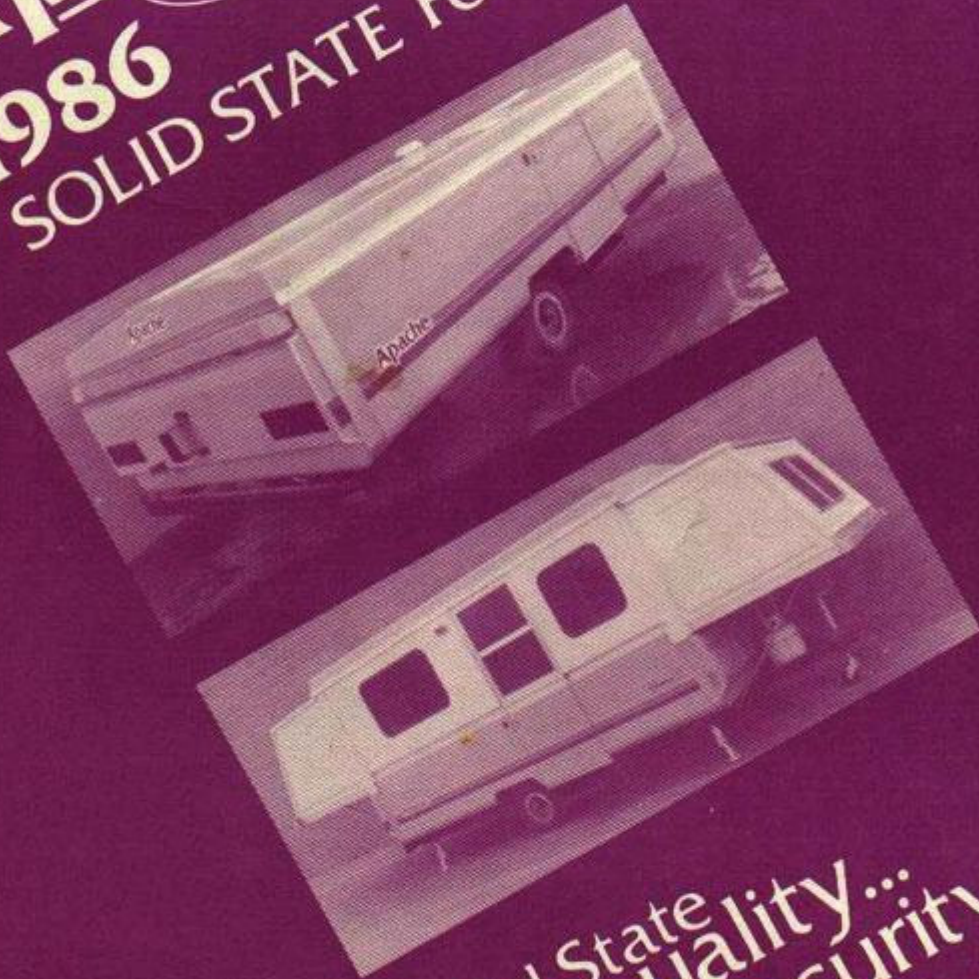

Apache

1986

SOLID STATE Folding Travel Trailers

Solid State
Quality
Security

www.apacheowners.com

One of Apache's Outstanding Features is Not a Tent
It's generally thought that a folding trailer utilizes tenting to surround the bed and upper walls. The Apache Solid State construction eliminates the inherent problems with tenting. Apache's tough Rovel Thermoplastic is not subject to shrinking, seams tearing, mildew or broken zippers. Rugged Rovel gives you a stable, dry, comfortable and secure place for you and your family and only Apache gives you this solid security in the bed ends where you sleep.

Apache's attention to solid construction doesn't stop there. The supporting structure of the body and roof is aluminum. It's easy to get in and out of an Apache which has the widest door in the industry. Notice the high, easy to work at counter tops. The list goes on and on. Look Apache over carefully, try to compare. You'll find there is no comparison. Honest Injun.

Ramada

The Ramada's popularity is attributable to its capacity to sleep 8 people and its 14.5 sq. ft. of usable counter-top surface, and oodles of storage space below. The gaucho is a couch, a dining area and opens into a 3' x 6' bed.