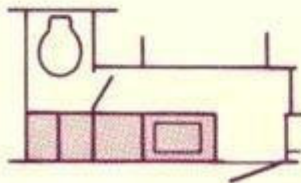

www.apacheowners.com