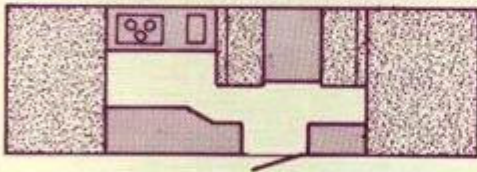

Mesa S

Why You Should Invest in Apache Rather

than a Conventional Travel Trailer...

*Towing Ease. The lighter weight and lower profile of Apache trailers make them more easily, and economically, towed by a greater range of motor vehicles.

*Living Area. Apache gives you the living area of a 24' travel trailer. And the permanent bed areas eliminate the need to daily make dinettes into beds and back again.

*Value. The innovative engineering that goes into every Apache to give you more quality features costs more, and is worth more, just as the cost of a convertible auto higher than that of a standard sedan.

...or a Regular Folding Trailer with Tenting.

*Security and Comfort. The Solid State construction provides a sturdy, secure and comfortable home to make your camping experiences memorable ones.

*Features and Construction. Apaches are loaded with special features like premium grade exterior plywood floors topped with attractive high-grade vinyl. Solid oak frames the cabinet doors.

*Value. As the saying goes, you get what you pay for. These outstanding features, plus Solid State construction, mean you get more out of your Apache while you own it and more in dollars, if you sell it.

www.apachecowners.com